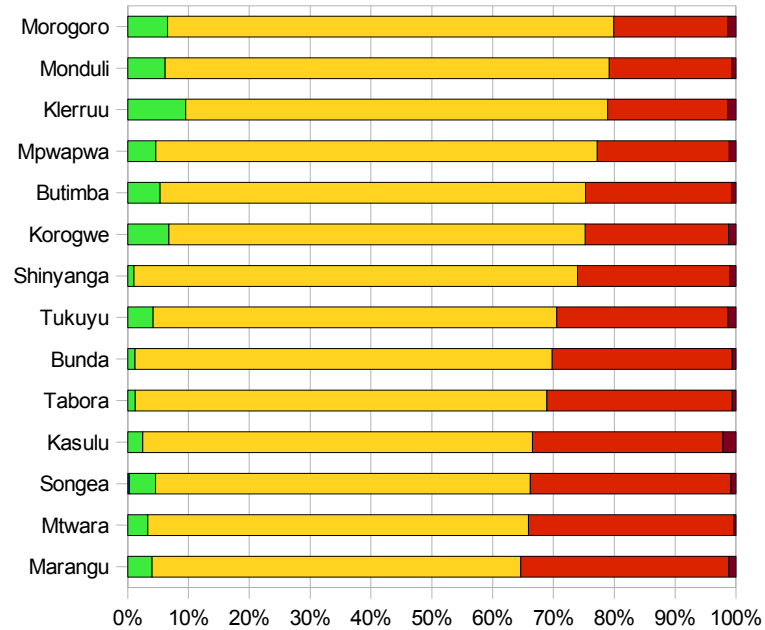

College General Stats

Name	Distinction	Credit	Pass	Referred	Failed	Total	% Cred	% Pass	% Ref	% TotPass
Morogoro	0	34	380	97	7	518	6.56%	73.36%	18.73%	79.92%
Monduli	0	18	214	59	2	293	6.14%	73.04%	20.14%	79.18%
Klerruu	0	14	102	29	2	147	9.52%	69.39%	19.73%	78.91%
Mpwapwa	0	21	328	98	5	452	4.65%	72.57%	21.68%	77.21%
Butimba	0	37	484	166	5	692	5.35%	69.94%	23.99%	75.29%
Korogwe	0	45	453	156	8	662	6.80%	68.43%	23.56%	75.23%
Shinyanga	0	1	70	24	1	96	1.04%	72.92%	25.00%	73.96%
Tukuyu	0	16	252	107	5	380	4.21%	66.32%	28.16%	70.53%
Bunda	0	4	227	98	2	331	1.21%	68.58%	29.61%	69.79%
Tabora	0	2	109	49	1	161	1.24%	67.70%	30.43%	68.94%
Kasulu	0	7	180	88	6	281	2.49%	64.06%	31.32%	66.55%
Songea	1	16	228	122	3	370	4.32%	61.62%	32.97%	66.22%
Mtwara	0	10	189	102	1	302	3.31%	62.58%	33.77%	65.89%
Marangu	0	17	255	144	5	421	4.04%	60.57%	34.20%	64.61%

■ Distinction
■ Credit
■ Pass
■ Referred
■ Failed